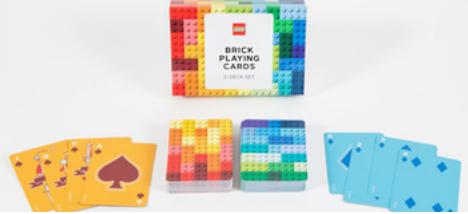

ALL FOUR
PUZZLES
CONNECT!

Christmas Train Puzzle

FOUR CONNECTING
100-PIECE PUZZLES

ALL FOUR
PUZZLES
CONNECT!

LEGO® Christmas Train Puzzle
9781797221335
£14.99
 292 x 196 mm, Includes four
 interconnecting 100-piece puzzles
 Rights: Europe, Africa (excluding South
 Africa)