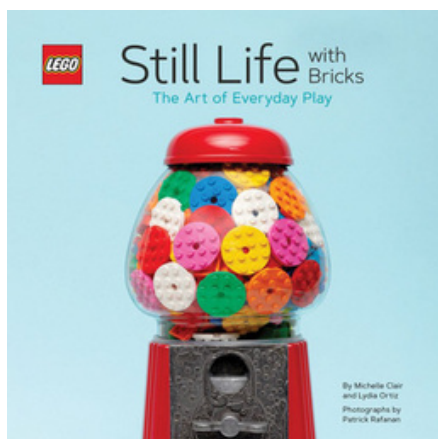

LEGO® Still Life with Bricks

9781452179629

£13.99 HC

215 x 213 mm, 144 pages, more than 100 full-colour images

Rights: Europe, Africa (excluding South Africa)