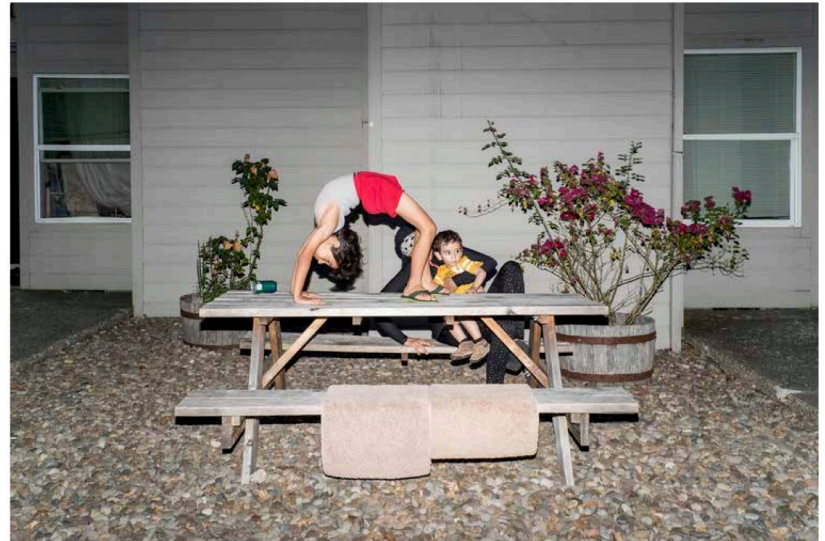

caption tbc