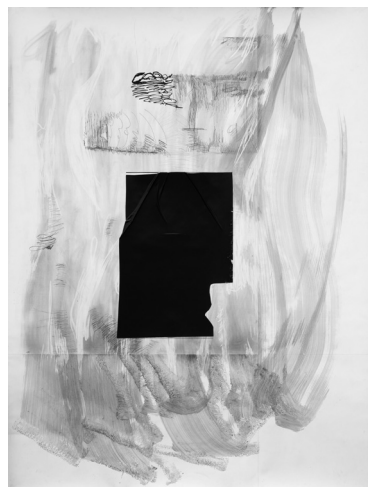

(Obj...)
Graphite, marker, sticker on paper, 195 x 145 cm, 2020