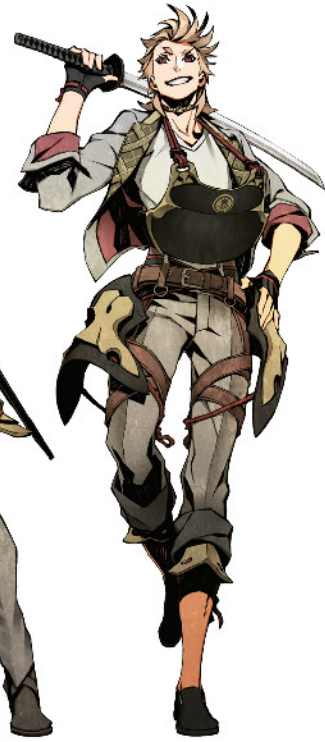

Shirow Gadgetry  
Shirow Gadgetry  
Shirow Gadgetry  
Shirow Gadgetry  
Shirow Gadgetry

**Characters from the game Fate / Grand Order, Saber/Sigurd and Lancer/Brynhild are now included in this updated English edition!**

Shirow Miwa, the Japanese manga artist and illustrator, is best known for the manga series DOGS and RWBY, but has also contributed to visual works such as the 7<sup>th</sup> Dragon 2020 and Fate / Grand Order games, and the animated films Kiznaiver and JOKER GAME. In his career as a manga artist and an illustrator, Miwa has drawn a range of edgy characters from ancient people with animal ears, summoned beasts and superhero-like aliens, to true bad boys wearing glasses, pretty girls riding robots, a mysterious priest, samurai in sailor uniforms, brutal twins, a macho butler, a hot final boss and many more...