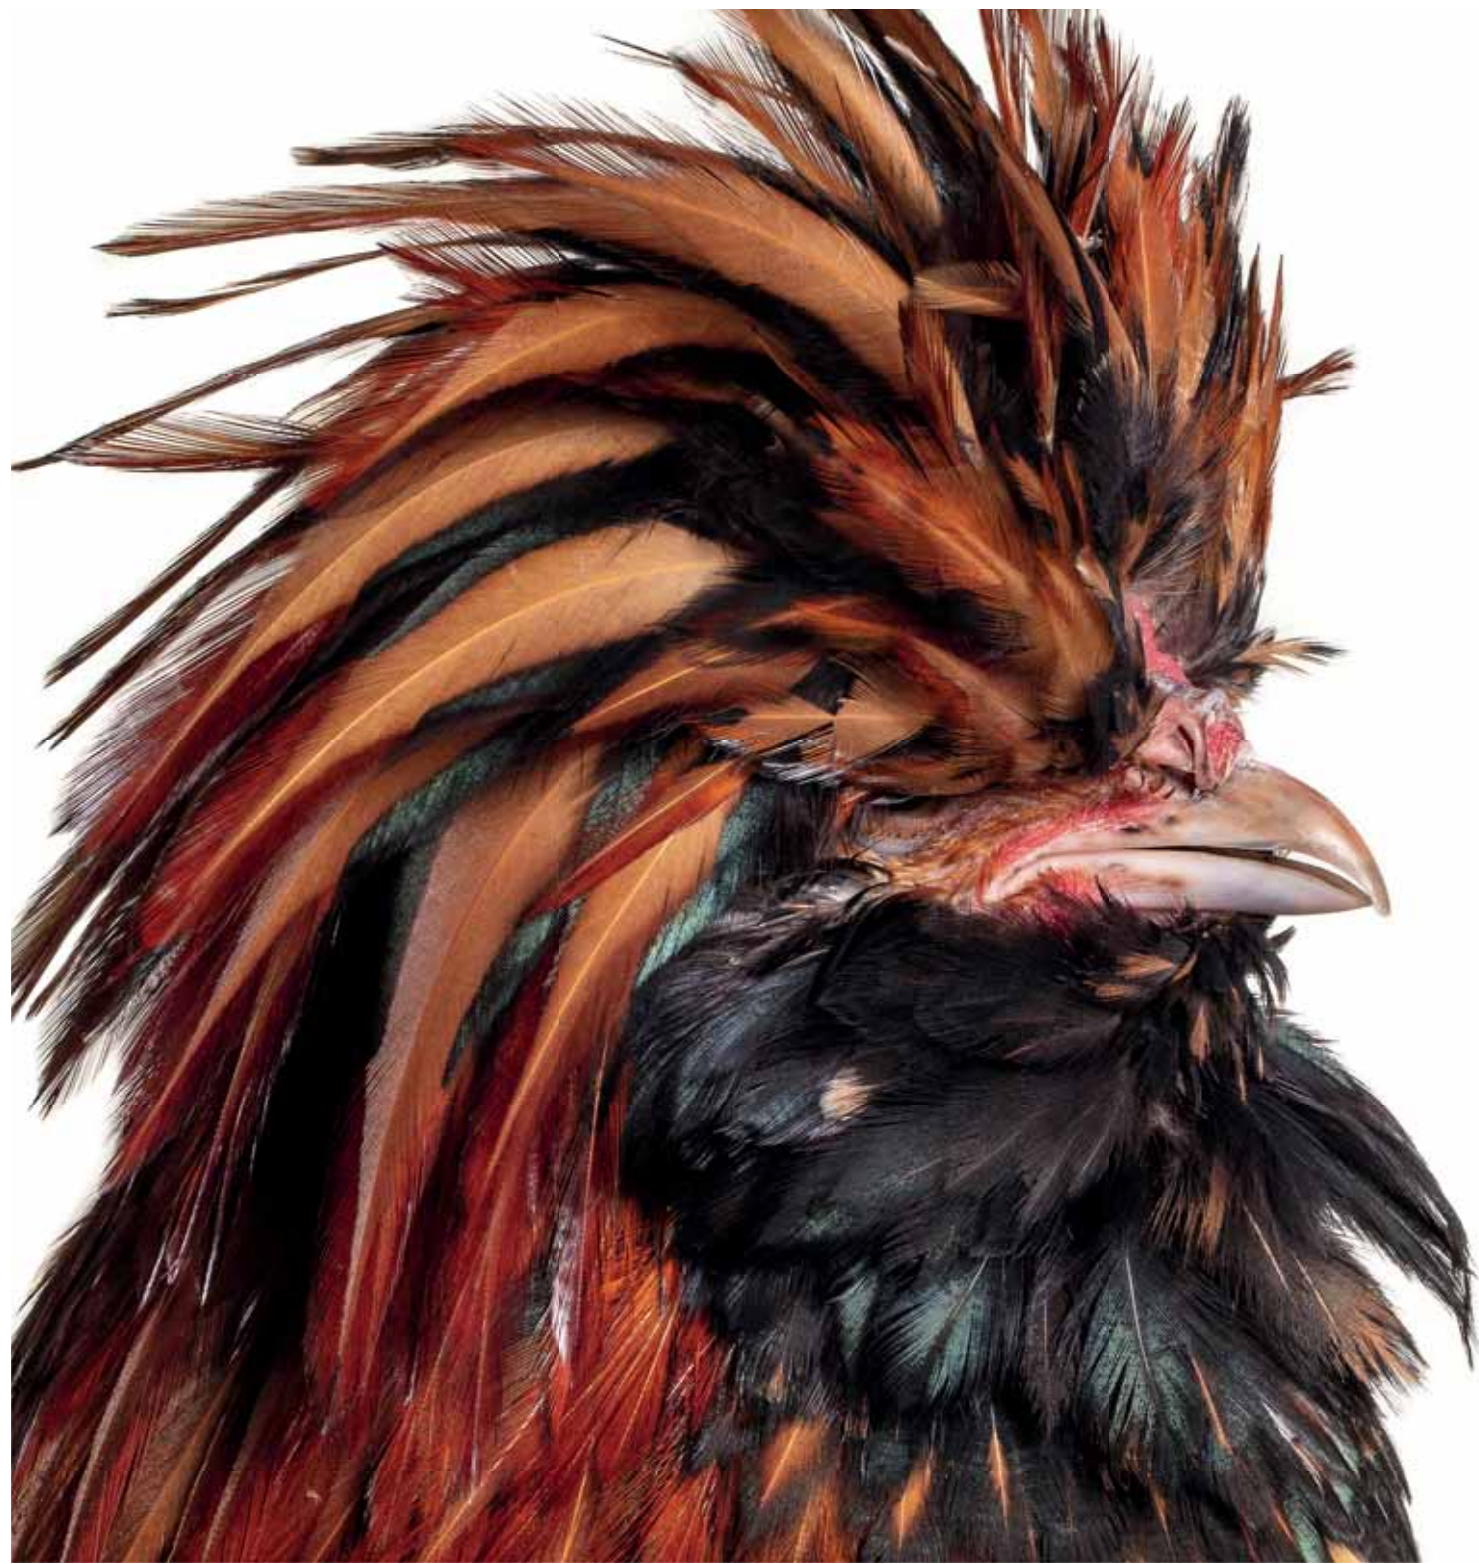

DOMESTICATED GIANT  
2015 - Bronze sculpture - Glass  
45 x 175 x 85 cm + 40 x 174 x 87 cm

DOMESTICATED GIANT (detail)  
2015 - Bronze sculpture - Glass  
45 x 175 x 85 cm

NO TITLE (PAINTING)  
2019 - Mixed media and neon on canvas  
290 x 932 cm

MEHELSE PADOVANA  
2018 - Lambda print  
100 x 100 cm

MEHELSE KOEKOEK  
1999 - Lambda print  
100 x 100 cm

SACRIFICE  
2018 - Taxidermy, gilded wood,  
Ethiopian clothes, marble  
168 x 200 x 60 cm

OPEN SECRET  
2019 - Neon  
10 x 81,6 cm

OPEN SECRET  
2019 - Neon  
10 x 85,2 cm

MEDUSA  
2015 - Marble sculpture,  
taxidermy - 74 x 41 x 40 cm